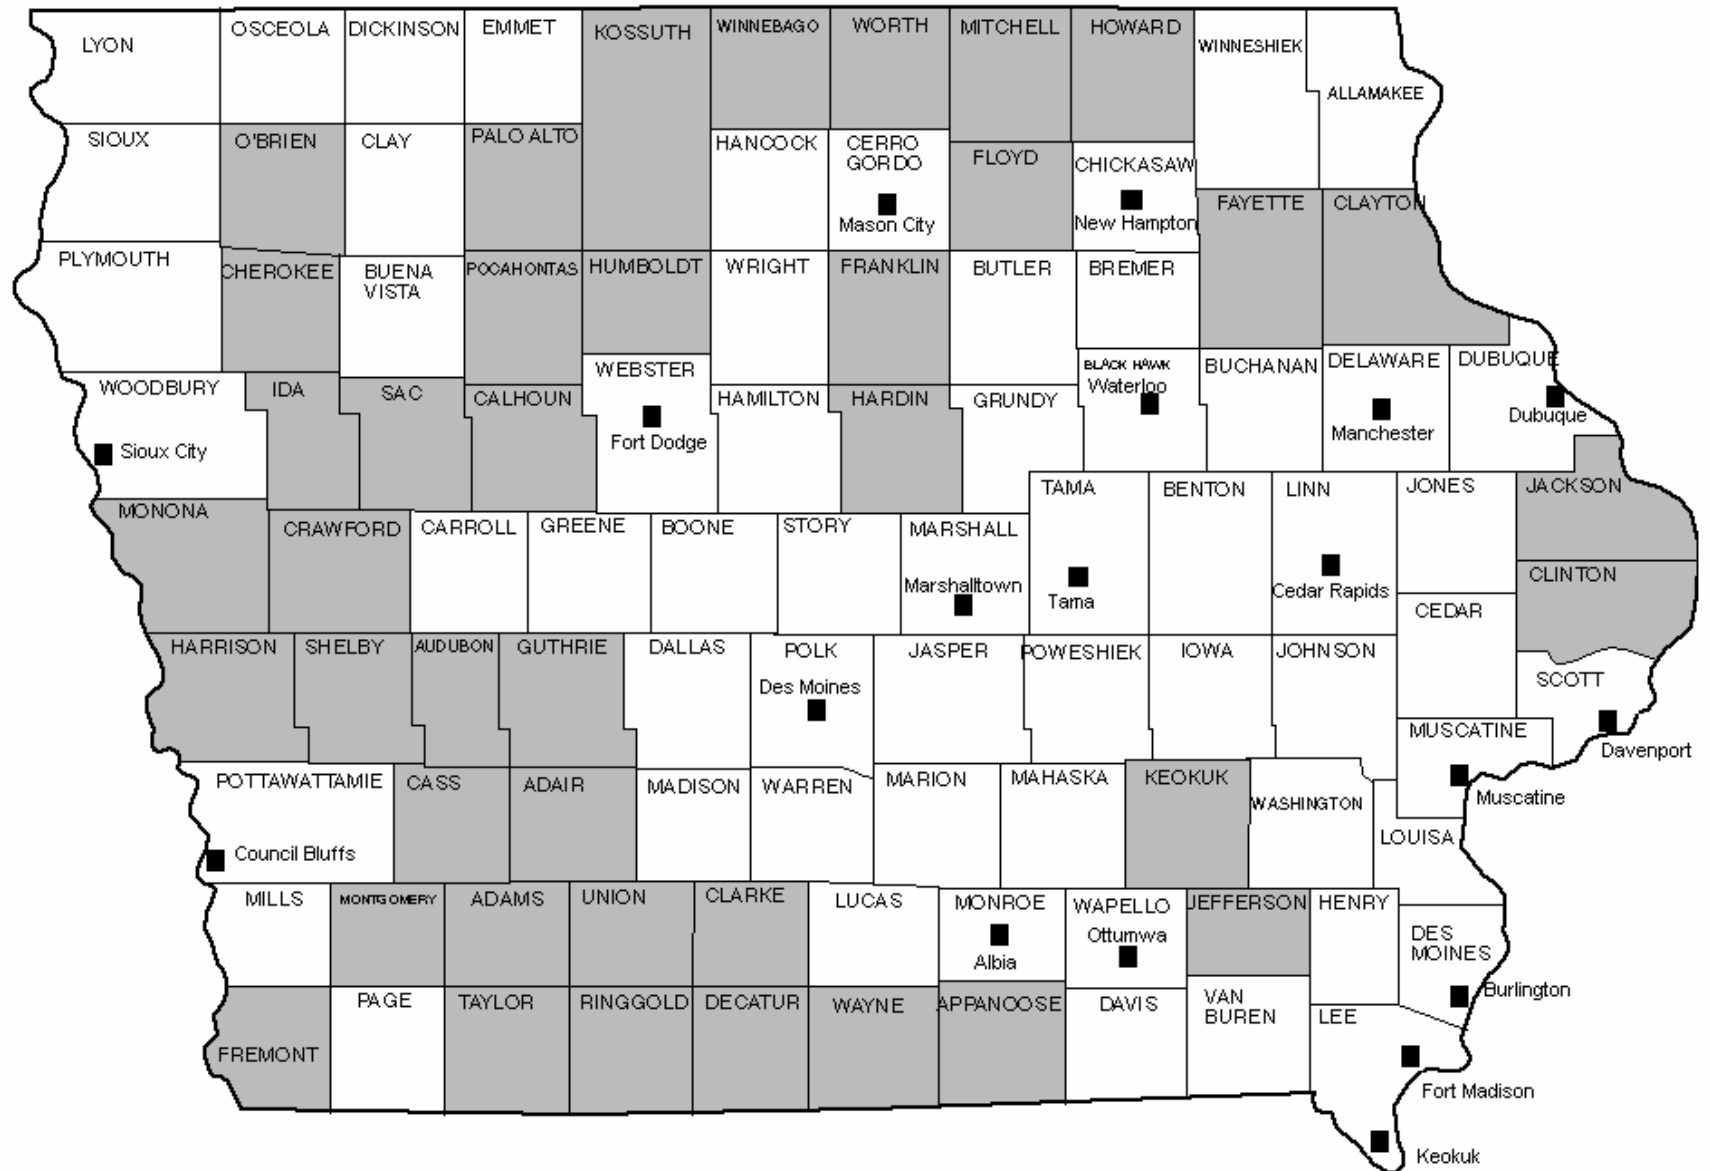

Iowa Counties & Cities with Certified Enterprise Zones

Updated January 22, 2007

Note: This map identifies those Iowa cities and counties (shaded in gray) that have one or more certified Enterprise Zones within their jurisdictions. Specific information about a city or county's Enterprise Zone may be obtained by contacting the Iowa Department of Economic Development.