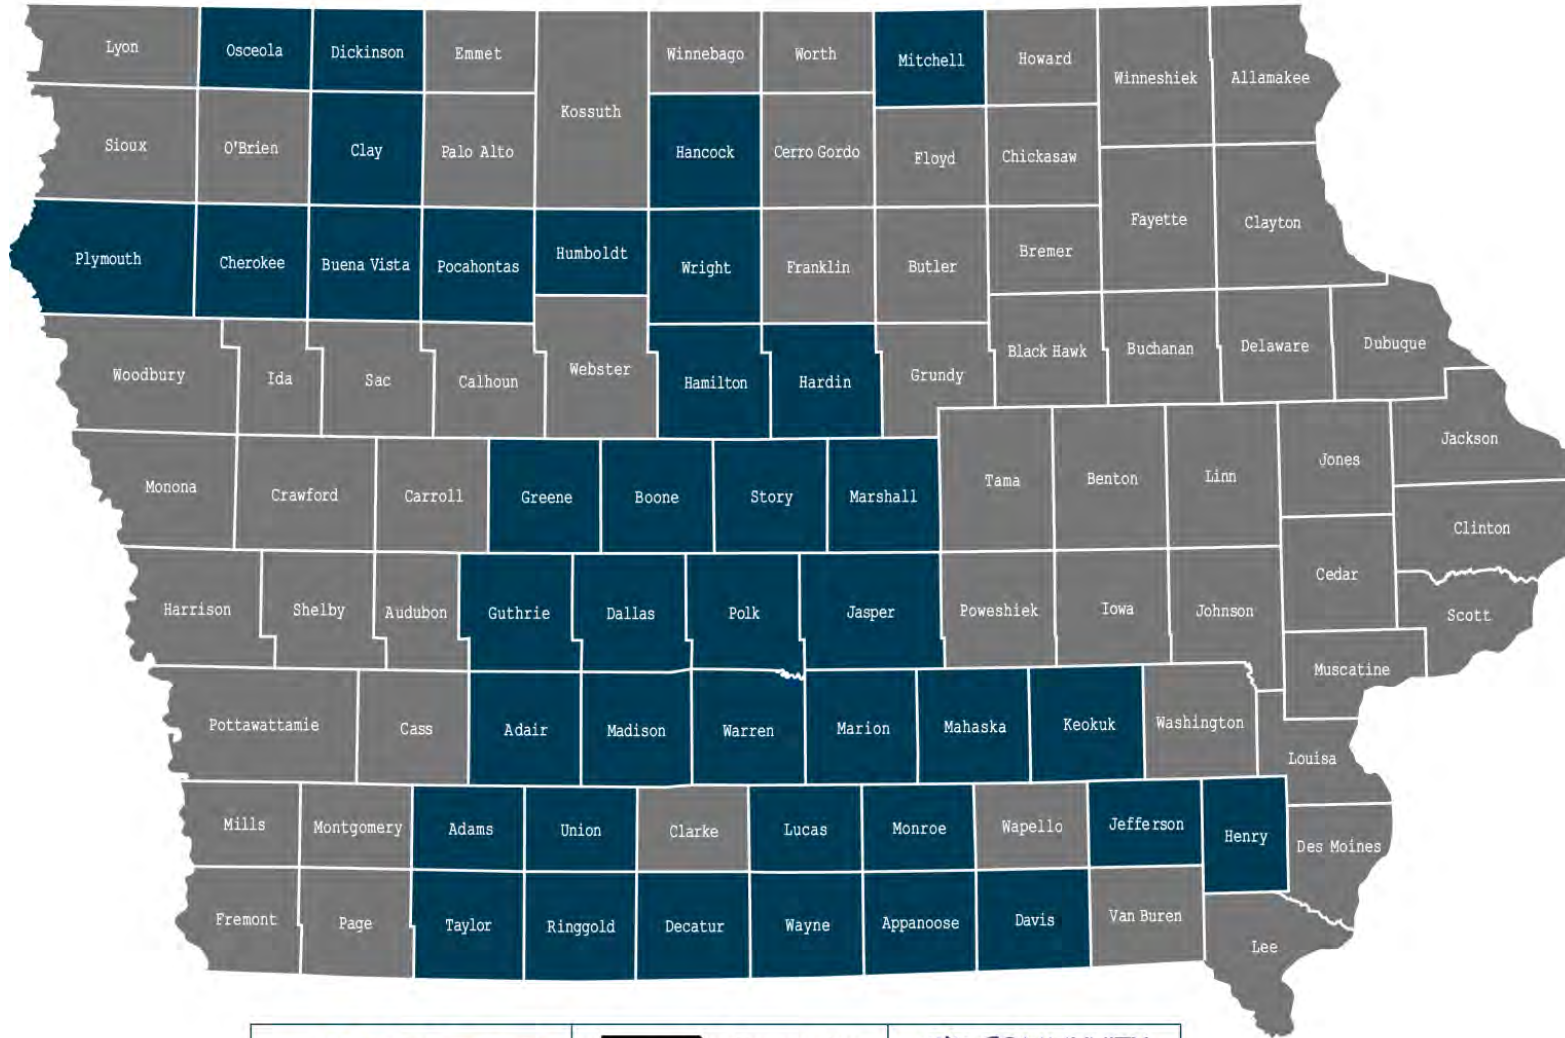

Economic Development: Changing with the Times

IADG Community Foundation

-A Statewide Charitable Organization with a Rural Focus

Mission:

- /// Undertake / Support Research and Study of the Iowa Economy
- /// Conduct Leadership Programs / Capacity Building / Training
- /// Catalyst for Innovative / Replicable Programs and Projects in Rural Iowa
- /// Financial Assistance in the event of Natural Disasters or Economic Emergencies
- /// Educational and Technical Support for Community Based Philanthropy
- /// Provide Funding for Special Programs and Projects

IADGCF's Past Grant Programs / Awards

- /// Many Education / Leadership Development / Training Programs
 - /// IADG Silver Shovel Awards for Leadership at local development corps.
 - /// Elevate Advanced Manufacturing
 - /// Iowa Rural Development Summit
 - /// Home Base Iowa / IEDA Foundation
 - /// Entrefest
- /// Partners in Progress Grants— replicable community development efforts
 - /// Housing – East Central Development Corp – Pocket Neighborhood
 - /// Rocket Manufacturing – Workforce Development Program, Rock Valley Schools
 - /// Iowa Lakes Corridor Development Corp – 5 x 5 Population growth program
 - /// Housing Feasibility Study related to a school building conversion to housing
- /// Iowa Community Affiliate Network programming
 - /// Capacity Building Program for Affiliates
- /// Economic Study - Port Authorities

Iowa C.A.N. Affiliates

--	--	--

The Economic Development / Philanthropy Connecting Point

/// Catalyst for Community Development / Placemaking

/// Visioning and Planning

- /// Hardin County Example

- /// Pella Windmill

/// Partner for Economic Development Programming

- /// Wayne County Example

Questions?

IOWA AREA DEVELOPMENT GROUP

Transition